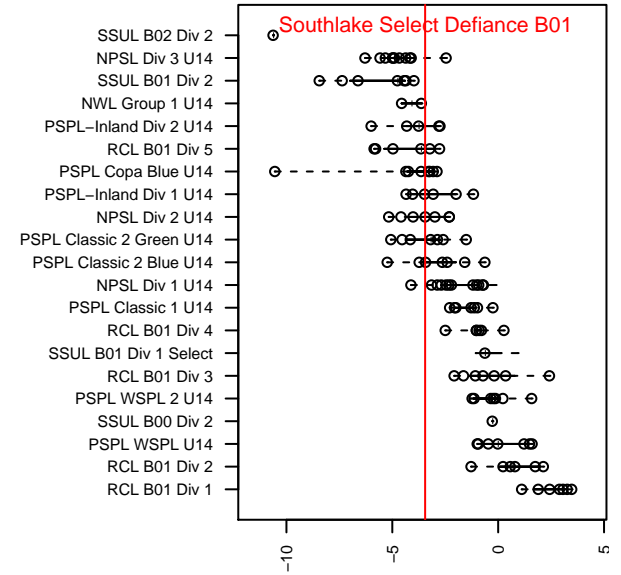

Southlake Select Defiance B01

Southlake Select SC
 Newcastle, WA
 B01 total strength=904
 attack=1.41 defense=1.46
 fall league = NPSL Div 2 U14
 notes= SCORE & Tusk merge in 2015

alt names used:
 UPSC Defiance
 UPSC Defiance

Venues played:
 2015 Xtreme Cup BU14 Gold
 2015 NPSL Division 2 U14

Southlake Select Defiance B01
 Dots are actual minus expected GF (blue circles) and GA (red triangles).
 Blue line is smoothed change in attack strength. Red is smoothed change in defense strength.

**attack and defense variance (black dot)
relative to other teams
and top 10 in region**

**attack and defense rating
relative to others at age
and all opponents in last 13 months**

Performance relative to 13 month average